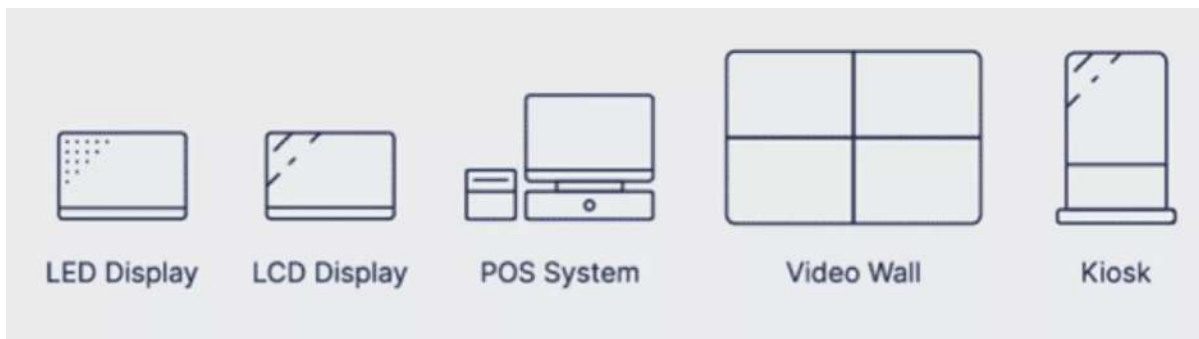

Product Catalog

Prepared by:

EDDY YANSEN

+628568989080 (whatsapp)

TABLEADS

Smart Signage Software

The Only Software-Defined Signage Solution

Turn a standard android into a powerful browser managed video wall software for those who care about flexibility, management, and scalability.

We can support any type of screen that run on ET Smart-box, an android player.

Deploy video walls for any use-case including mission-critical control rooms, eye-catching digital signage, corporate communication, and more. Connect various content into your screen.